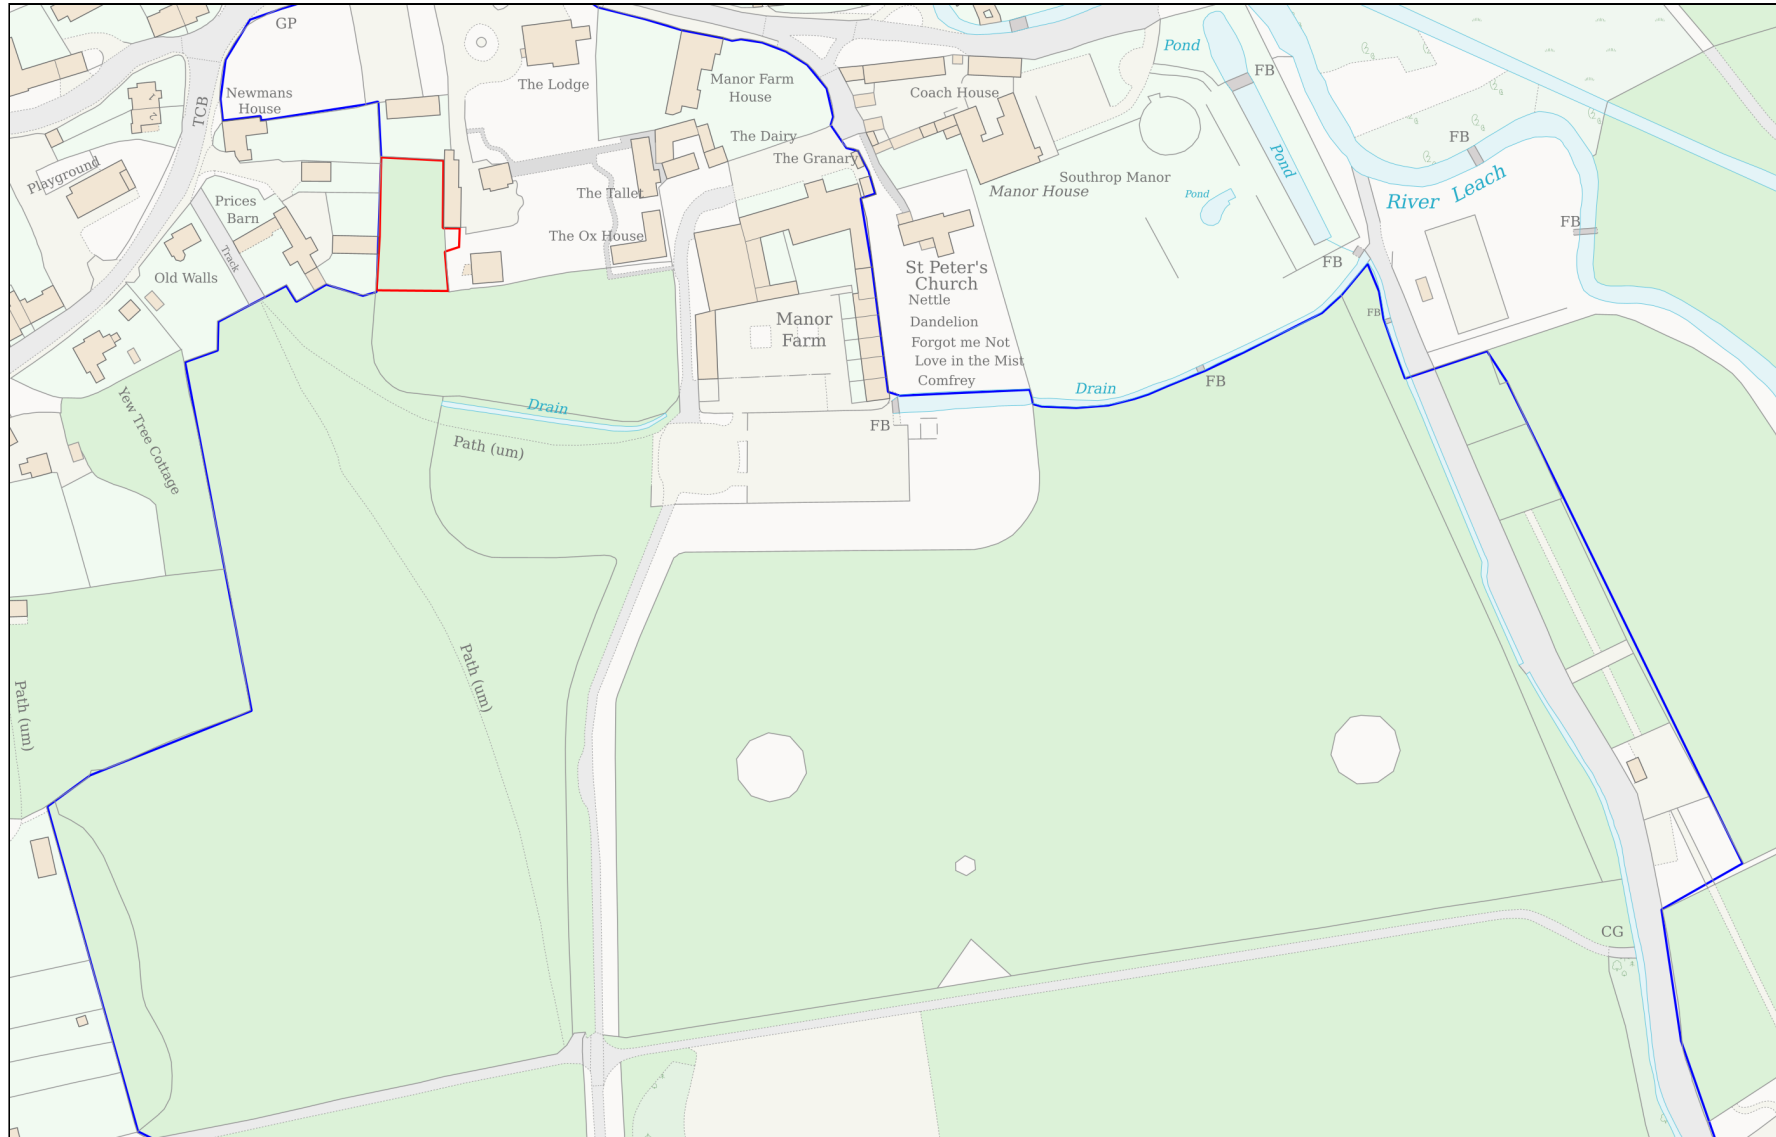

# Location Plan

Site Address: Thyme - Southrop Estates Ltd, Southrop Estate Office, Southrop Estate, Road From Lechlade Road To Great Lemhill, Southrop, GL7 3PW

Date Produced: 11-Jul-2025

Scale: 1:2500 @A4

Planning Portal Reference: PP-14165109v1