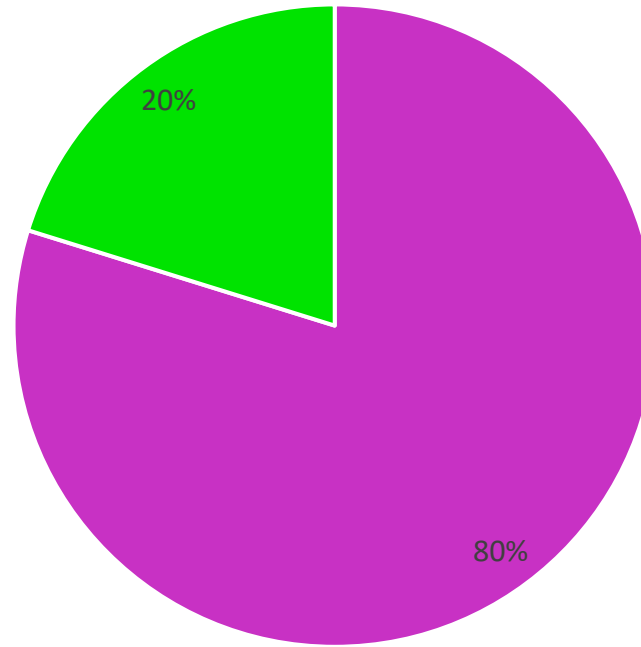

Statistics for Winter HAF 2023

Age Breakdown

Gender Breakdown

SEND / ECHP / BMAE

Family Provision Breakdown

Providers

Bloodhound Education
Cidermill Panto Jack and the Beanstalk
The Barn Theatre Treasure Island
Tetbury Goods Shed Jack and the Beanstalk
Cotswold Farm Park Enchanted Light Show
Fairford and Lechlade Disco Party
TAYCT Family Activities
The Kitchen Club
Cirencester Christmas Party
Moreton Christmas Party
Gateway Ice Skating

FAMILY PROVISION

The Magnificent Mr Kai and Pandora

Children's Survey Results

- 229 Total responses
- 182 primary
- 47 secondary

Participants who said:

Primary / Secondary breakdown

■ Primary ■ Secondary

Star ratings for provision

- 97% of participants rated the provision they attended as either Best (79%) or Good (18%)
- Only 3% rating the provision as Average.

What was the best part of the activity?

TAYCT Tetbury

- Silks, Tightwire, Flower Sticks
Learning new things
Coming with friends
Fun in the holidays
- "Being able to choose the games we wanted to play" "Playing football" "Playing dodgeball"
"Colouring and doing the puzzle"
"The meatballs were delicious"
- Den Building, Fire Starting, Fire on Water! Whittling, Fire! Tree-Swing!
Hide and Seek, Stuck in the Mud!
- Trying the food, Cooking Chicken Pie, Making Apple Pie, Learning to Everything, Made a pie, Piping the icing, Having fun with everyone, I loved learning how to make new recipes.
- Eating, testing the cars
- Slime, gloop, dinner
- The space and running around,
The food and activities
- Lunch, Firelighting
Marshmallows on the fire
- The Dj, The Food, Seeing my friends
- Tubing, going down the hill going on the fast one
- The plate spinning and the graffiti art were best,
I loved the lasagne, thank you for the artpack
- It was all brilliant thank you
We had a great time