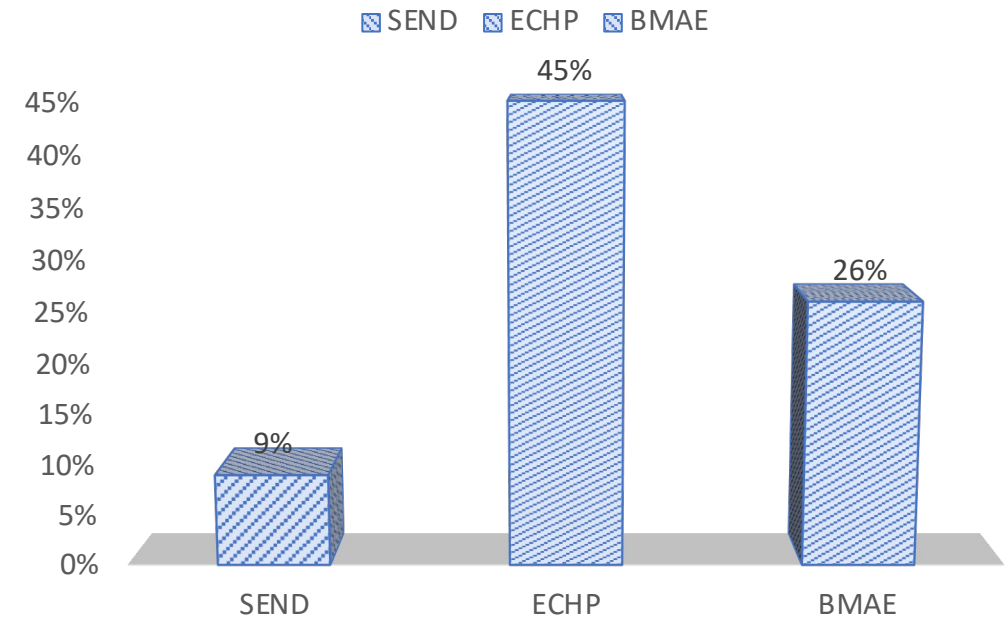

Statistics for Winter HAF 2023

Age Breakdown

Gender Breakdown

SEND / ECHP / BMAE

Family Provision Breakdown

Providers

Bloodhound Education
Cidermill Panto Jack and the Beanstalk
The Barn Theatre Treasure Island
Tetbury Goods Shed Jack and the Beanstalk
Cotswold Farm Park Enchanted Light Show
Fairford and Lechlade Disco Party
TAYCT Family Activities
The Kitchen Club
Cirencester Christmas Party
Moreton Christmas Party
Gateway Ice Skating