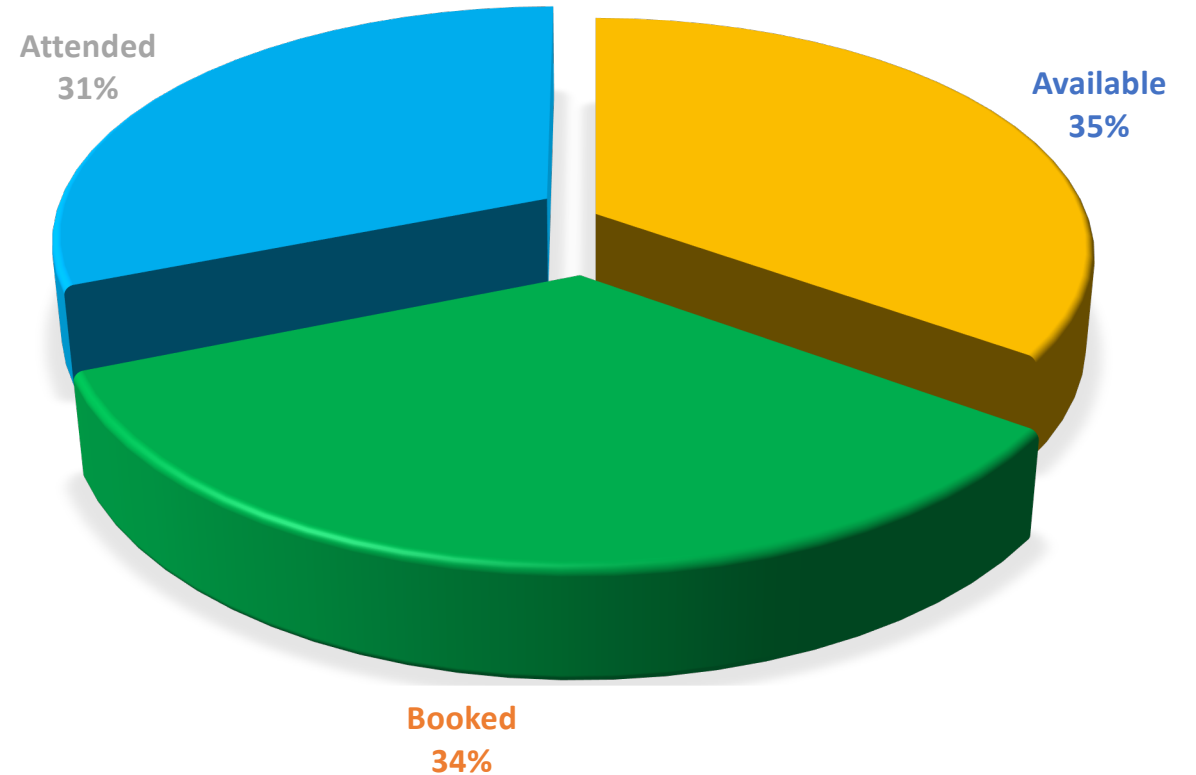

Family Provision Breakdown

Providers

Bloodhound Education
Cidermill Panto Jack and the Beanstalk
The Barn Theatre Treasure Island
Tetbury Goods Shed Jack and the Beanstalk
Cotswold Farm Park Enchanted Light Show
Fairford and Lechlade Disco Party
TAYCT Family Activities
The Kitchen Club
Cirencester Christmas Party
Moreton Christmas Party
Gateway Ice Skating

FAMILY PROVISION