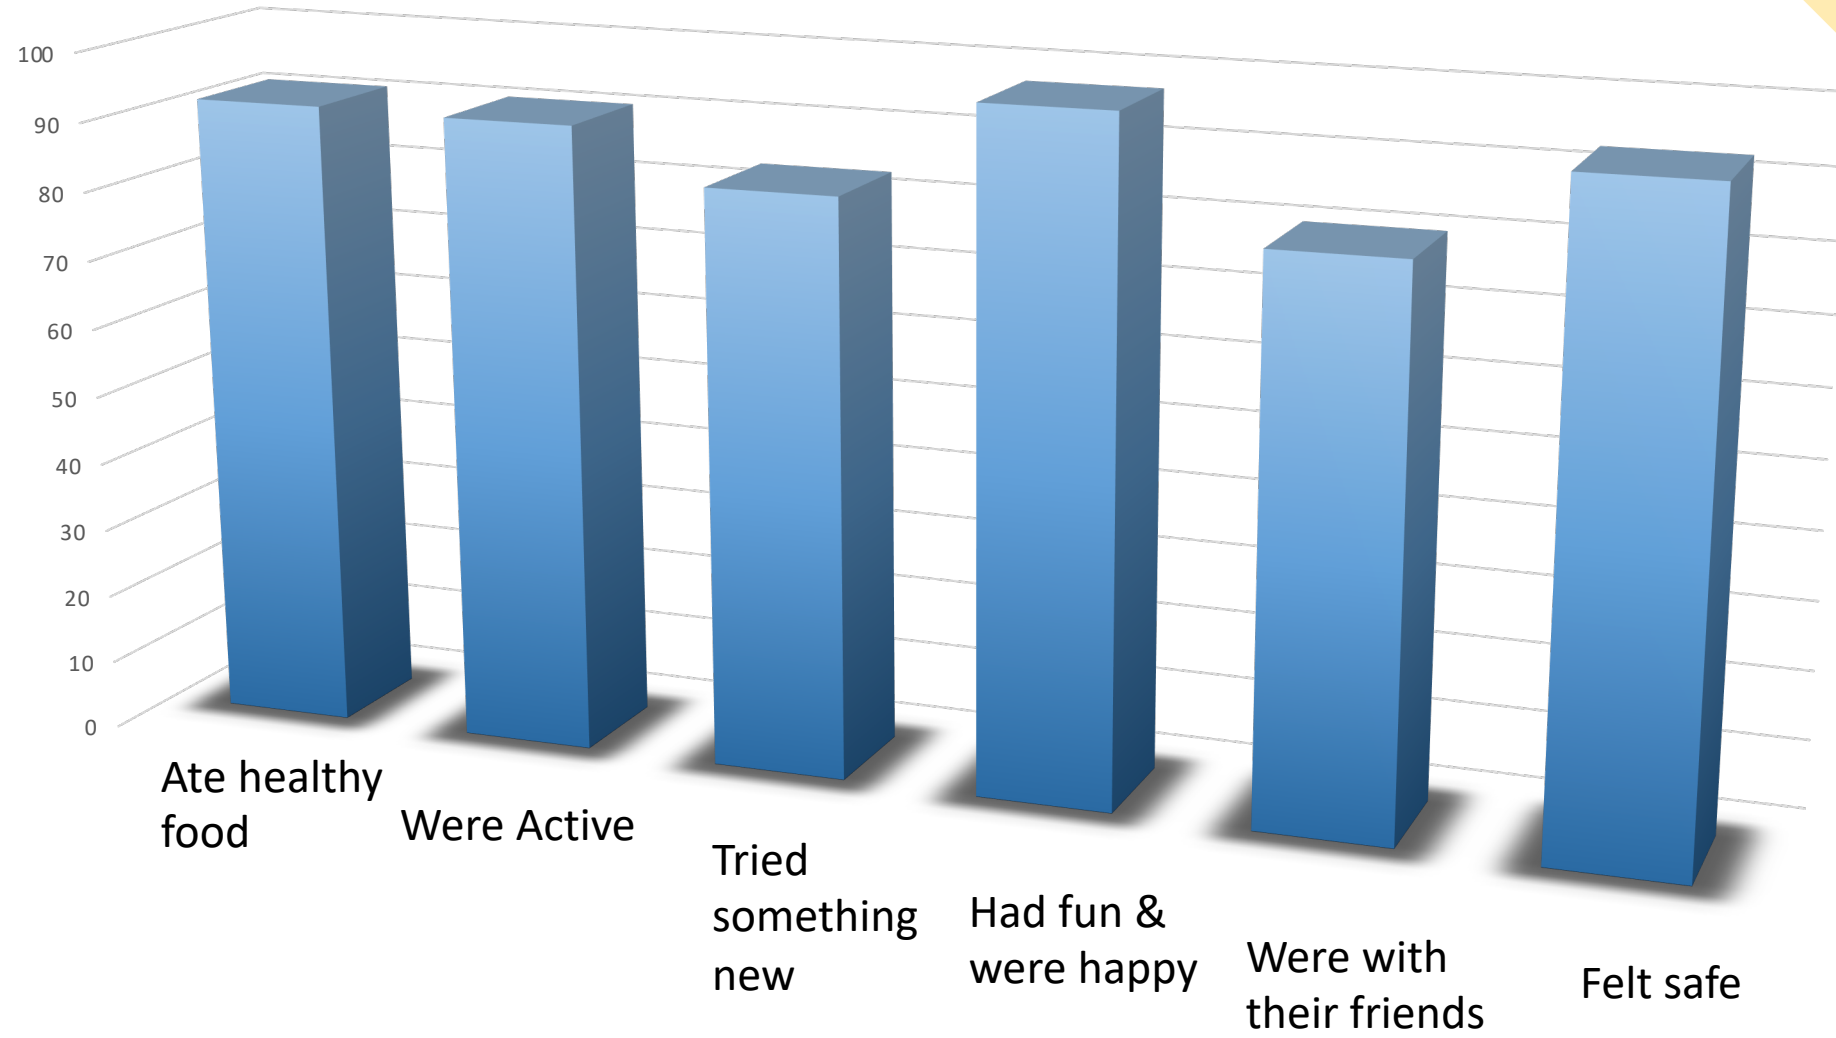

Statistics for Winter HAF 2023

Age Breakdown

Gender Breakdown

SEND / ECHP / BMAE

Family Provision Breakdown

Providers

Bloodhound Education
Cidermill Panto Jack and the Beanstalk
The Barn Theatre Treasure Island
Tetbury Goods Shed Jack and the Beanstalk
Cotswold Farm Park Enchanted Light Show
Fairford and Lechlade Disco Party
TAYCT Family Activities
The Kitchen Club
Cirencester Christmas Party
Moreton Christmas Party
Gateway Ice Skating

FAMILY PROVISION

The Magnificent Mr Kai and Pandora

Children's Survey Results

- 229 Total responses
- 182 primary
- 47 secondary

Participants who said:

Primary / Secondary breakdown

■ Primary ■ Secondary

Star ratings for provision

- 97% of participants rated the provision they attended as either Best (79%) or Good (18%)
- Only 3% rating the provision as Average.

What was the best part of the activity?

TAYCT Tetbury

- Silks, Tightwire, Flower Sticks
Learning new things
Coming with friends
Fun in the holidays
- "Being able to choose the games we wanted to play" "Playing football" "Playing dodgeball"
"Colouring and doing the puzzle"
"The meatballs were delicious"
- Den Building, Fire Starting, Fire on Water! Whittling, Fire! Tree-Swing!
Hide and Seek, Stuck in the Mud!
- Trying the food, Cooking Chicken Pie, Making Apple Pie, Learning to Everything, Made a pie, Piping the icing, Having fun with everyone, I loved learning how to make new recipes.
- Eating, testing the cars
- Slime, gloop, dinner
- The space and running around,
The food and activities
- Lunch, Firelighting
Marshmallows on the fire
- The Dj, The Food, Seeing my friends
- Tubing, going down the hill going on the fast one
- The plate spinning and the graffiti art were best,
I loved the lasagne, thank you for the artpack
- It was all brilliant thank you
We had a great time