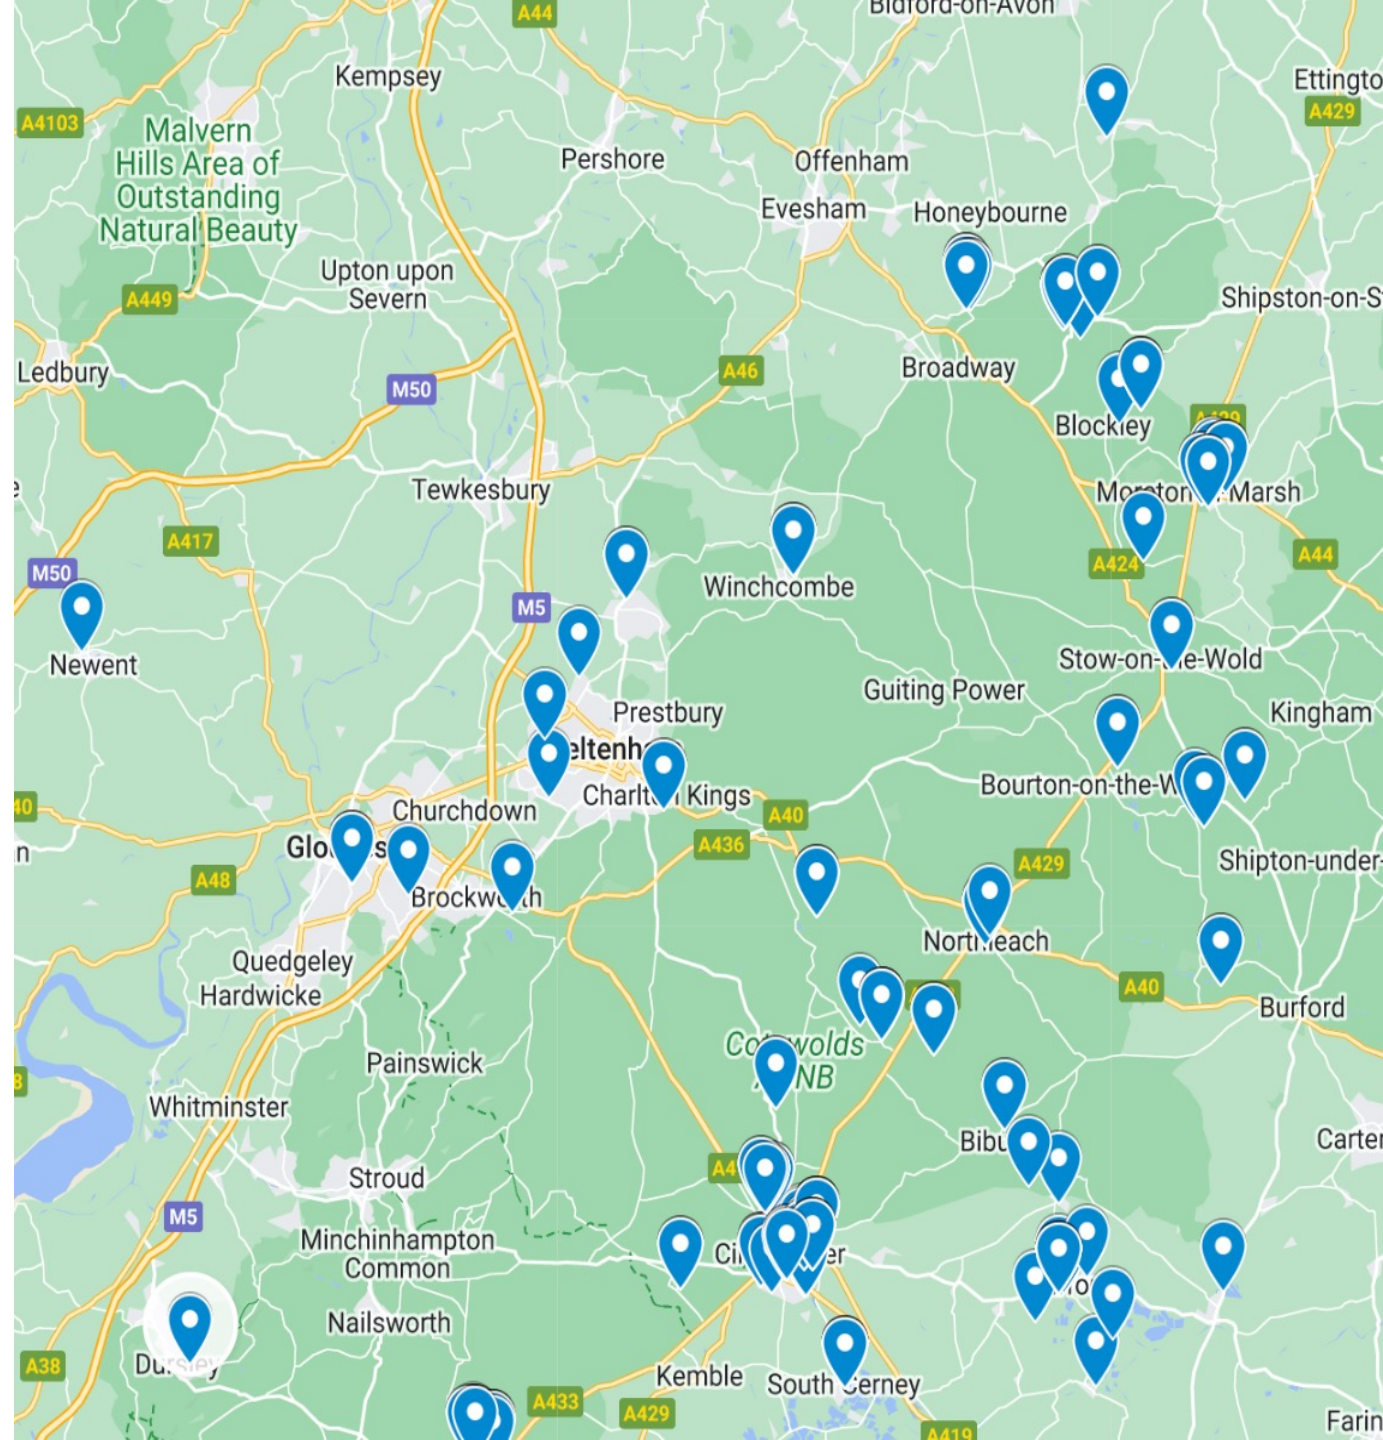

Disco and Crafts Lechlade

Map of provision
in the Cotswolds

- See [Google Map Link](#)
- Broken down into HAF / HAP / Open Access and Family Provision

FSM Participants in the Cotswolds

Bloodhound Education Chipping Campden