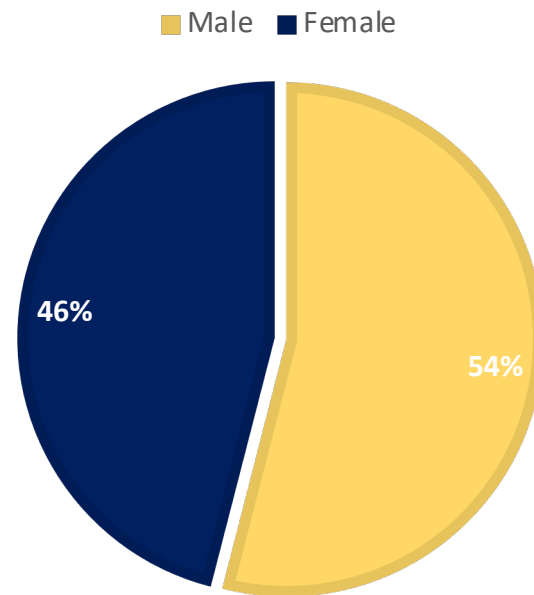

Gender Breakdown