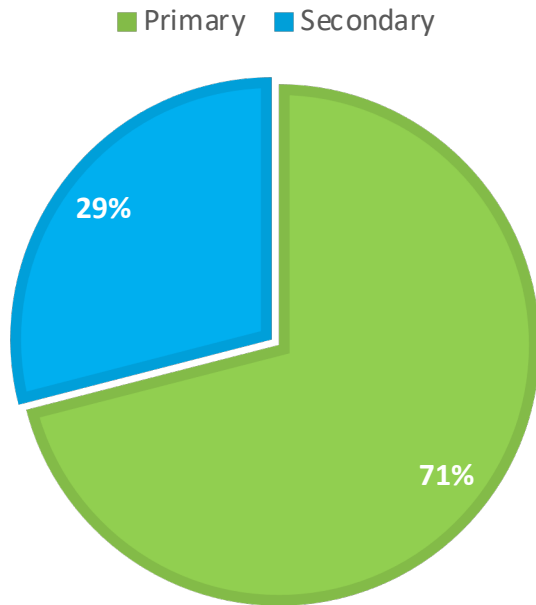

Statistics for Winter HAF 2023

Age Breakdown