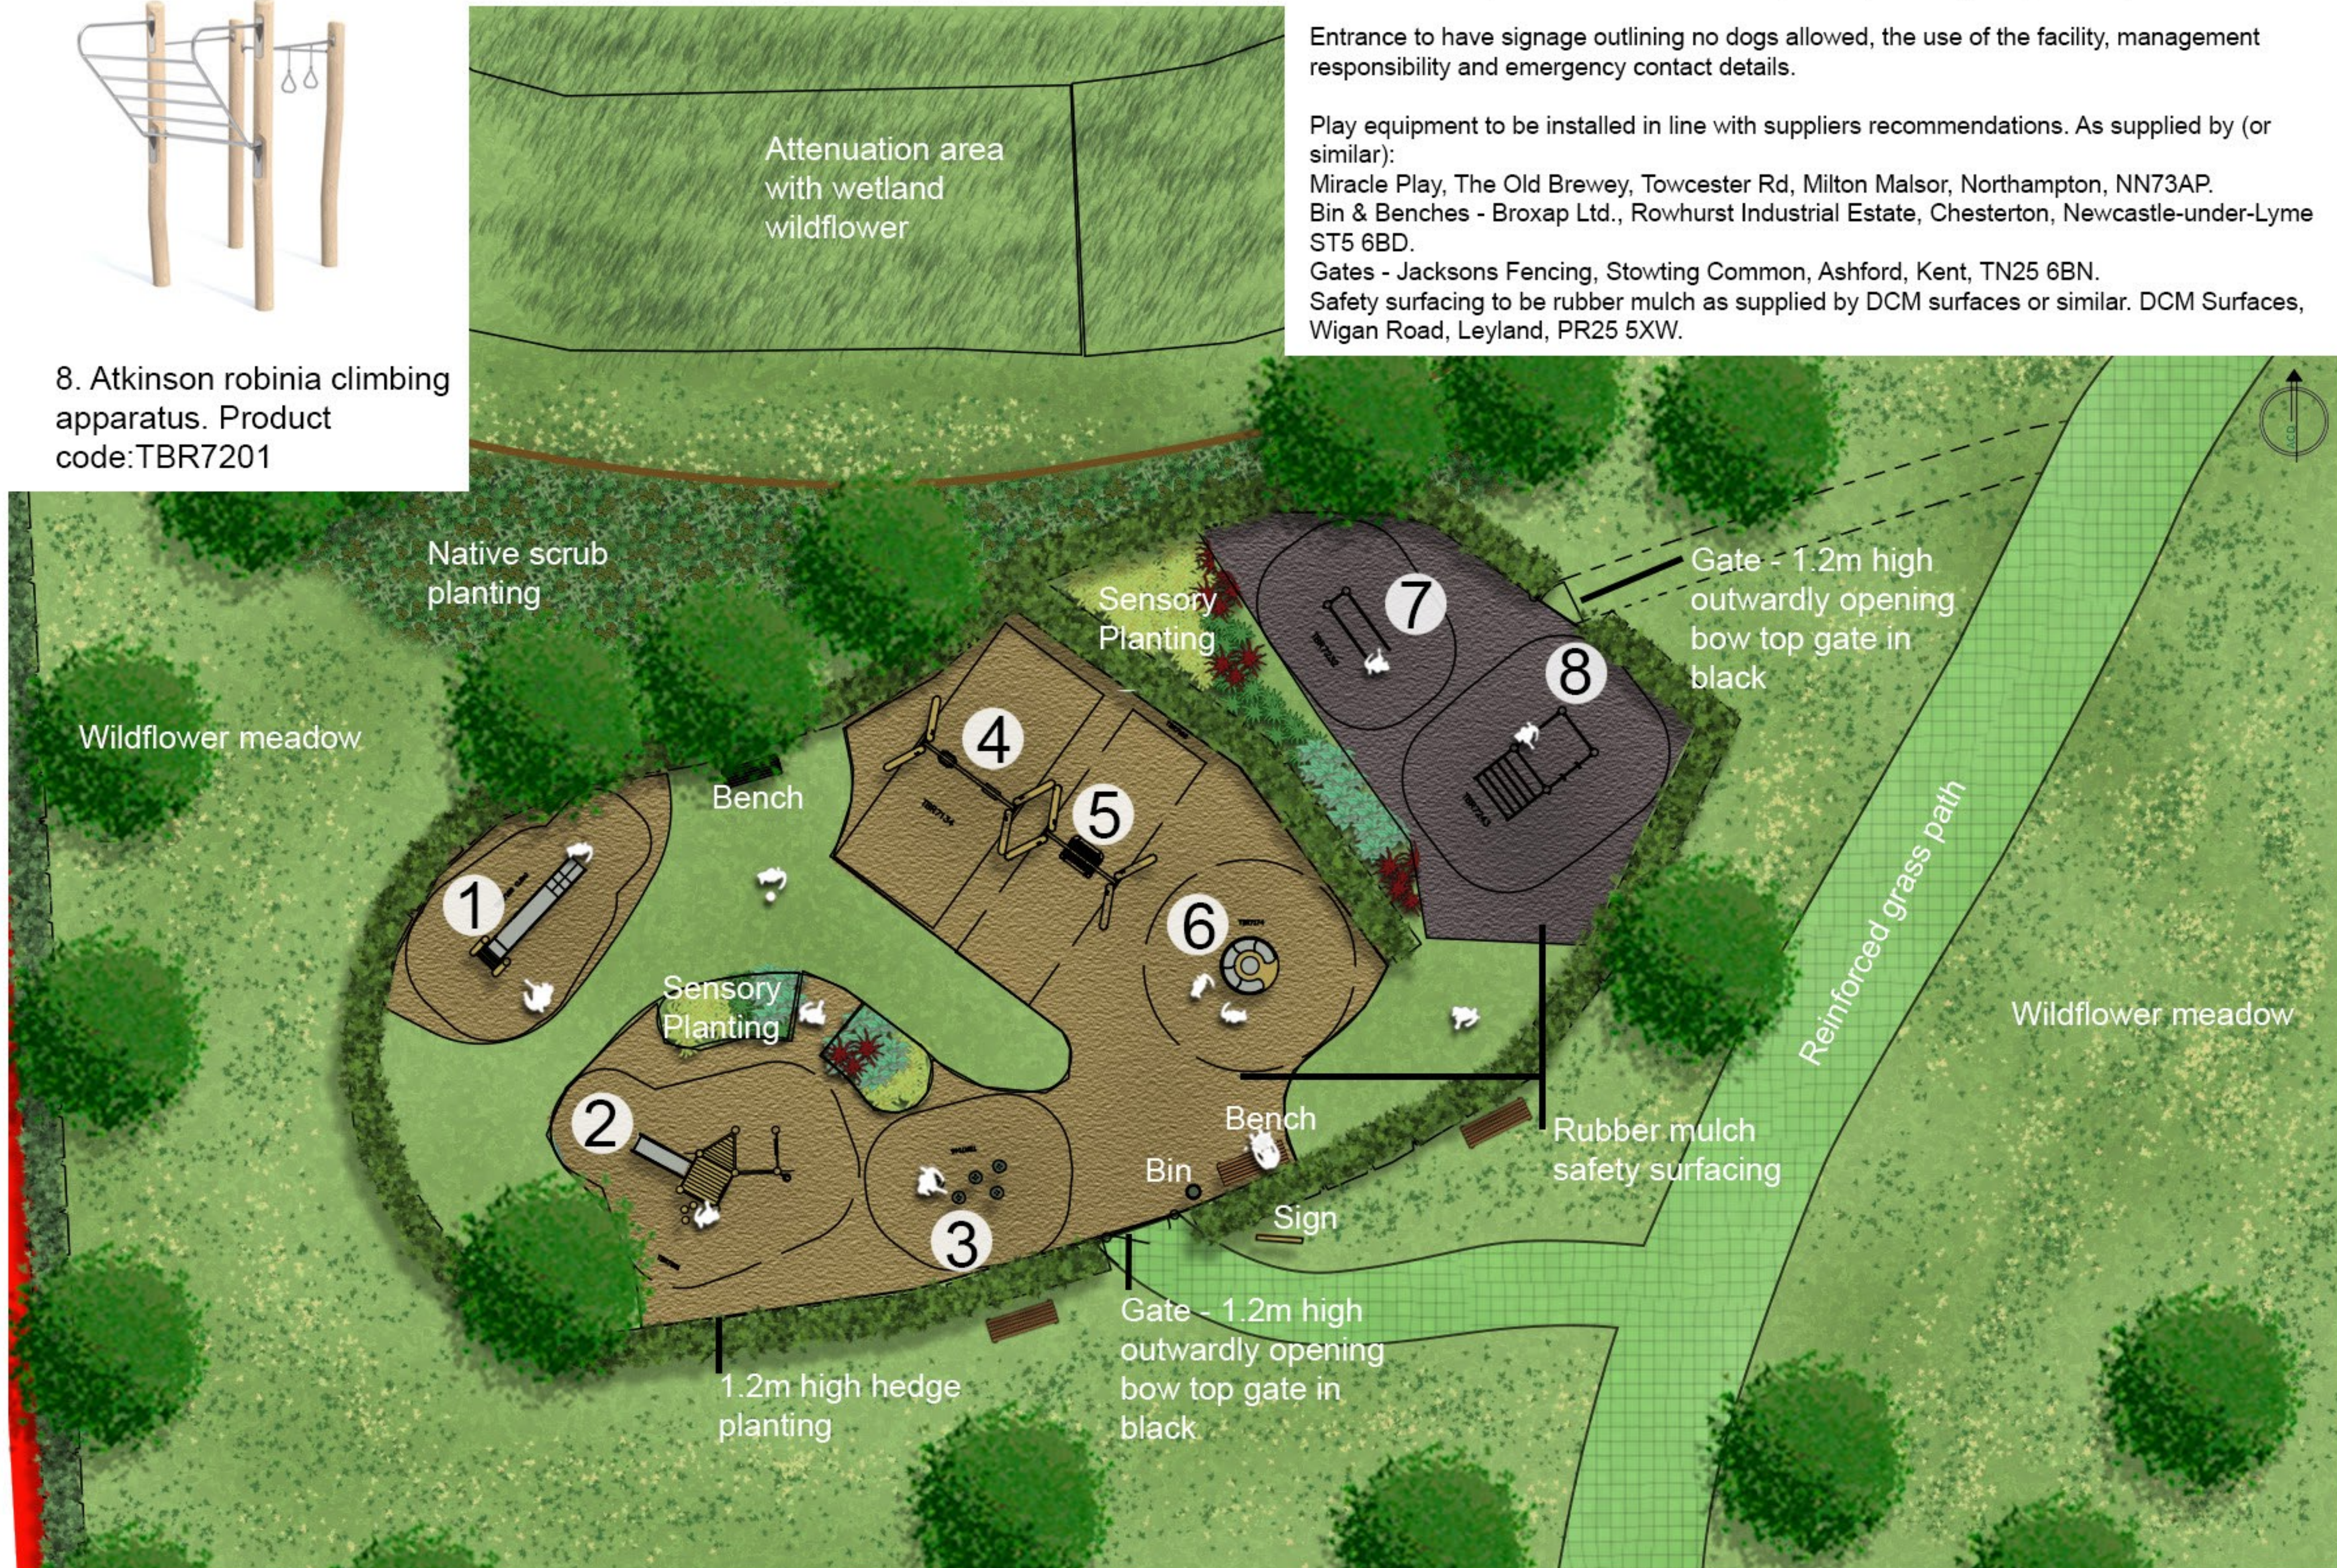

Fitness equipment

7. Beverley robinia parallel bars. Product code:TBR7232

8. Atkinson robinia climbing apparatus. Product code:TBR7201

Benches - Bryntirion Seat. Product code: BX14 1035

Bin - Weyburn open top litter bin. Product code: BX14 203/LB

Notes:
All equipment, surfacing and structures to be installed in line with BS EN1176 and BS EN1177 and to receive a post installation RoSPA inspection prior to opening of facility.

Entrance to have signage outlining no dogs allowed, the use of the facility, management responsibility and emergency contact details.

Play equipment to be installed in line with suppliers recommendations. As supplied by (or similar):
Miracle Play, The Old Brewery, Towcester Rd, Milton Malsor, Northampton, NN73AP.
Bin & Benches - Broxap Ltd., Rowhurst Industrial Estate, Chesterton, Newcastle-under-Lyme ST5 6BD.
Gates - Jacksons Fencing, Stowting Common, Ashford, Kent, TN25 6BN.
Safety surfacing to be rubber mulch as supplied by DCM surfaces or similar. DCM Surfaces, Wigan Road, Leyland, PR25 5XW.

6. Electrobe robinia roundabout, providing rotating and social play experiences. Product code: TBR7174