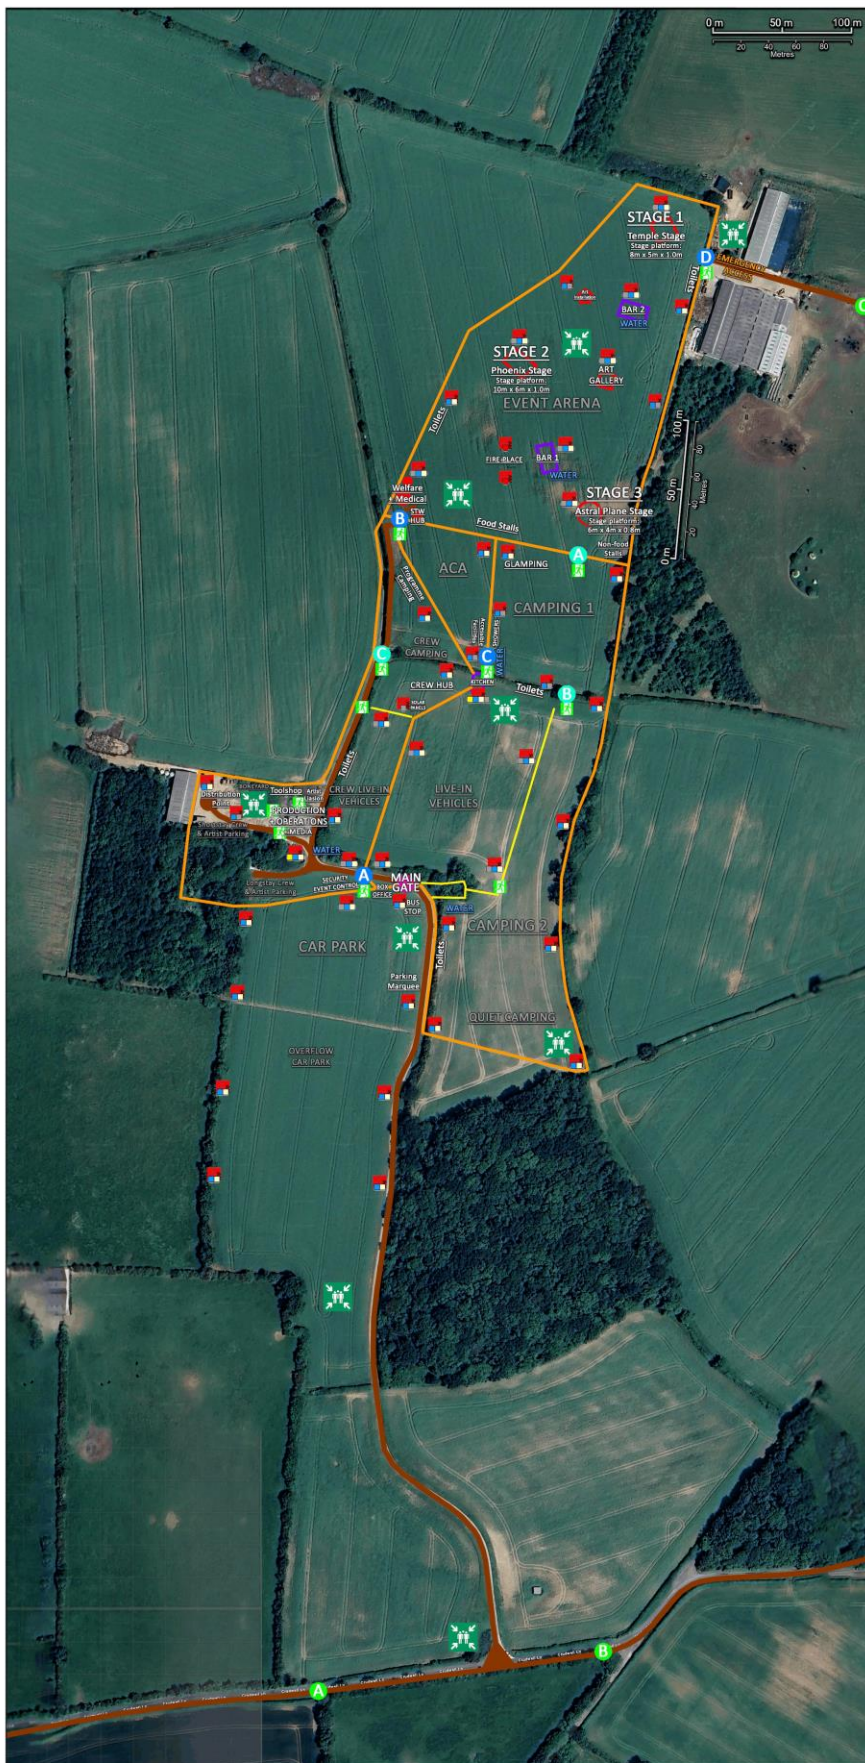

INFO:
 DOCUMENT TITLE & VERSION:
 Existance Festival Site 2026 DRAFT V1
 DATE:
 04/06/2026
 DRAFTED BY:
 Sven Mattes
 EVENT:
 Existance Festival 2026
 SITE / VENUE:
 Land Adjacent to Boldridge Farm,
 Cruwvell Lane, GL8 8RT
 SCALE:
 See ruler on map
 for reference

KEY:
 ROAD & TRACK
 HOPE
 HEADS FENCING WITH RESIGN
 HEADS FENCING
 WALL
 WATER POINT

MAIN GATE
 MAIN GATE
 EXTENDED GATE
 INTERIOR GATE
 STAFF/ACCESS GATE
 FIRE EXIT
 FIRE POINT
 ESCAPE ROUTE

FIRE SAFETY & SAFETY EQUIPMENT KEY:
 Red Square - Water
 Blue Square - Dry Powder
 Yellow Square - Foam
 Grey Square - CO2
 Yellow Square - Wet Chemical