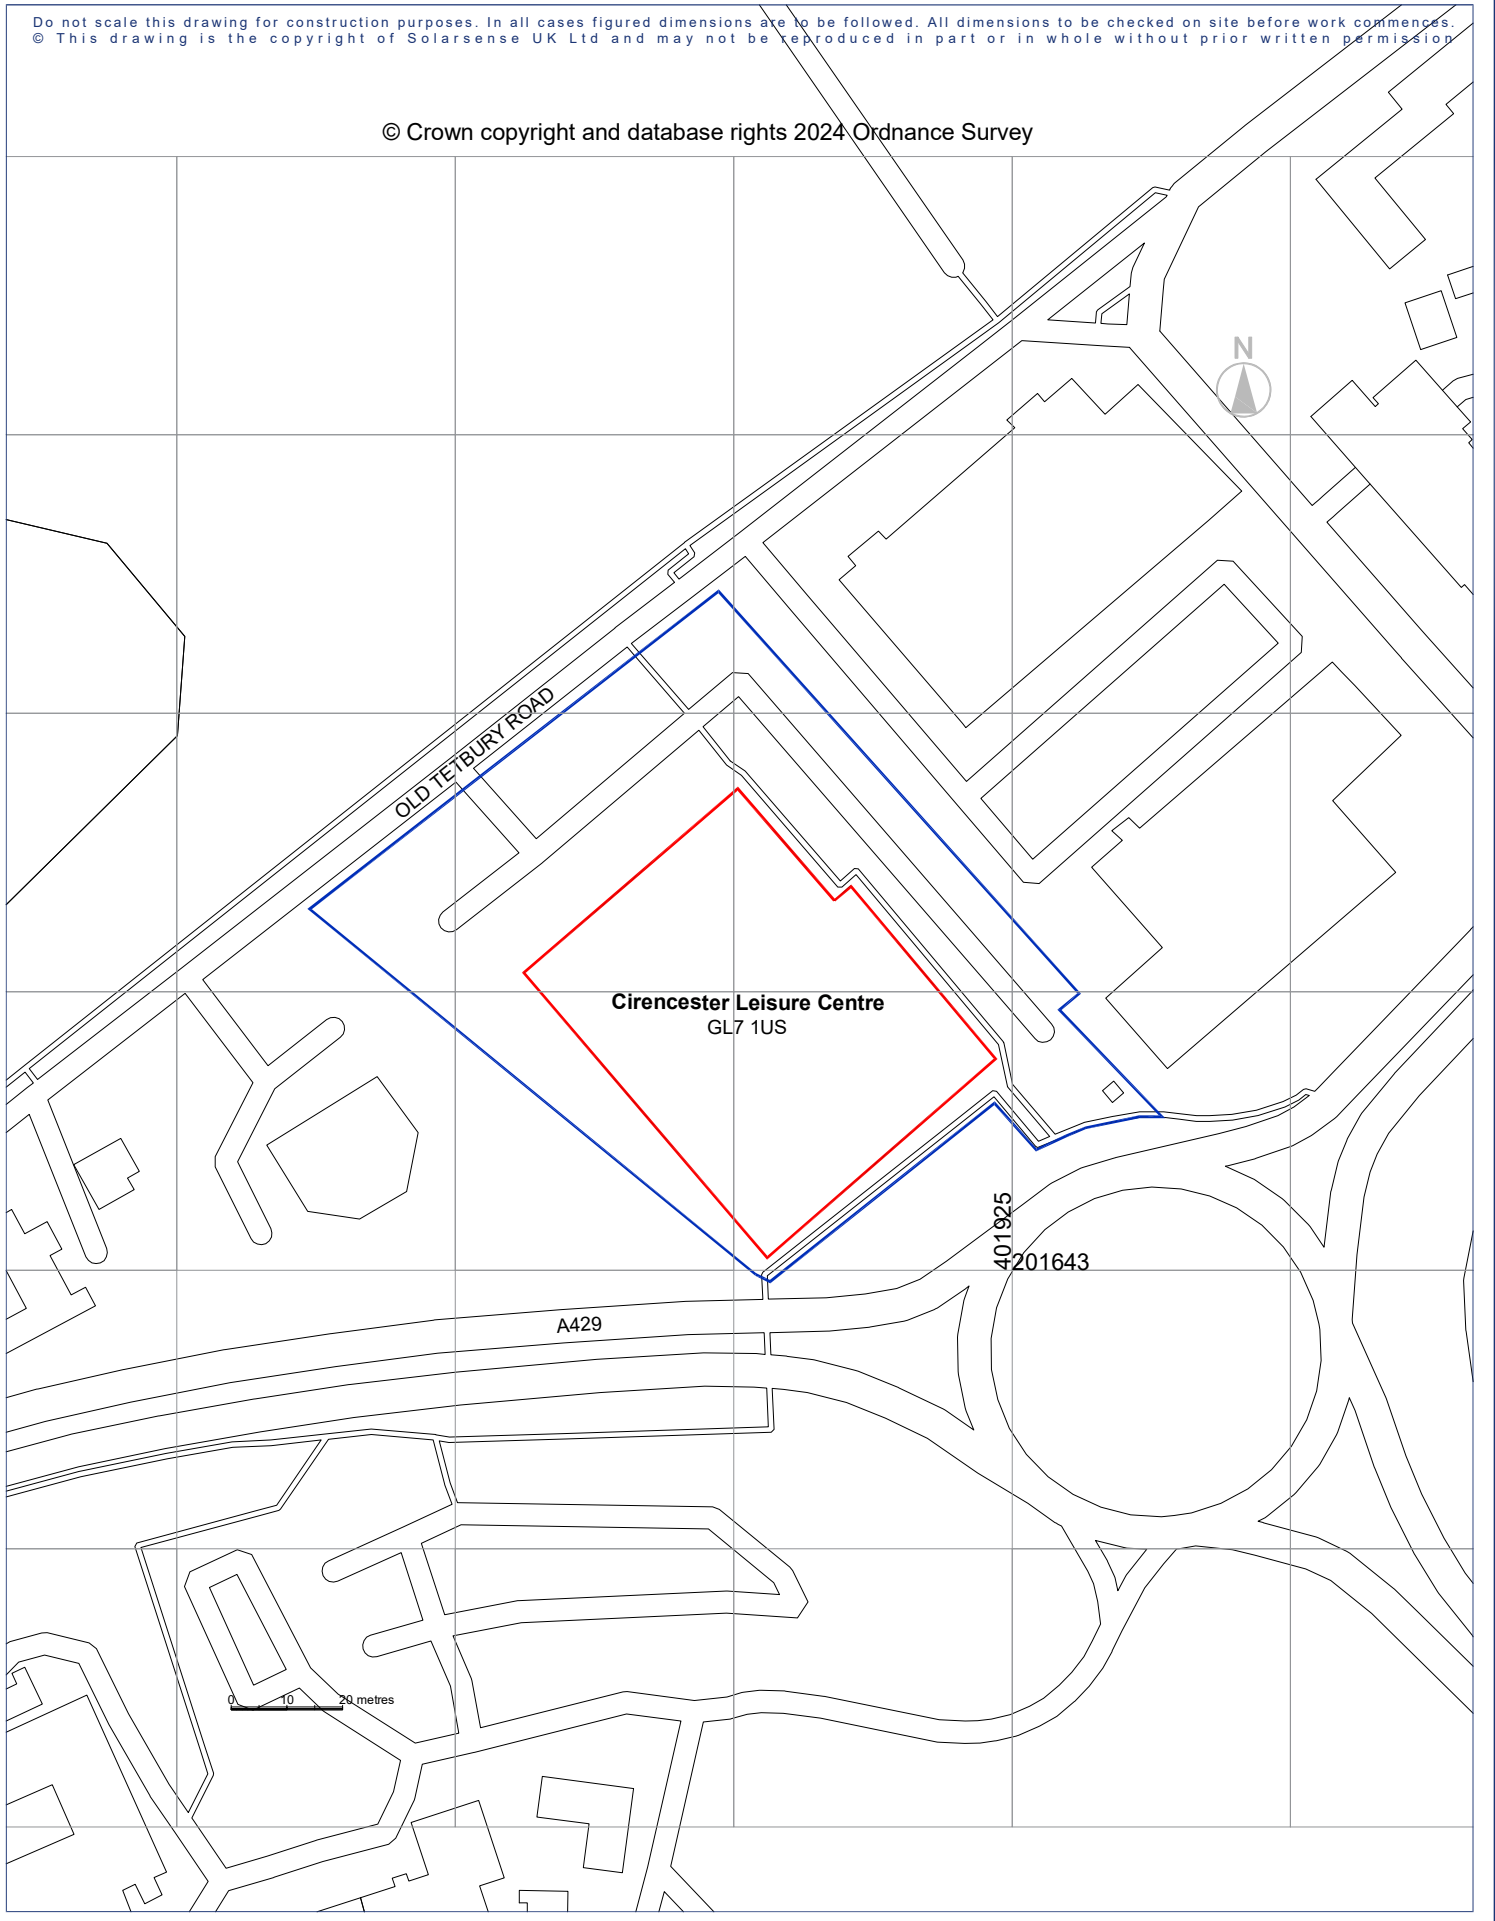

Do not scale this drawing for construction purposes. In all cases figured dimensions are to be followed. All dimensions to be checked on site before work commences.  
 © This drawing is the copyright of Solarsense UK Ltd and may not be reproduced in part or in whole without prior written permission

© Crown copyright and database rights 2024 Ordnance Survey

Client: <b>Cirencester Leisure Centre</b>
Project: <b>Cirencester Leisure Centre Roof Mounted Solar PV</b>
Drawing: <b>Site Location Plan</b>

Scale: <b>1:1250 @ A4</b>
Date: <b>June 2024</b>
Drawn by: <b>MV</b>
Checked by:
Revision: <b>A</b>
Drawing Number: <b>CBP/01</b>