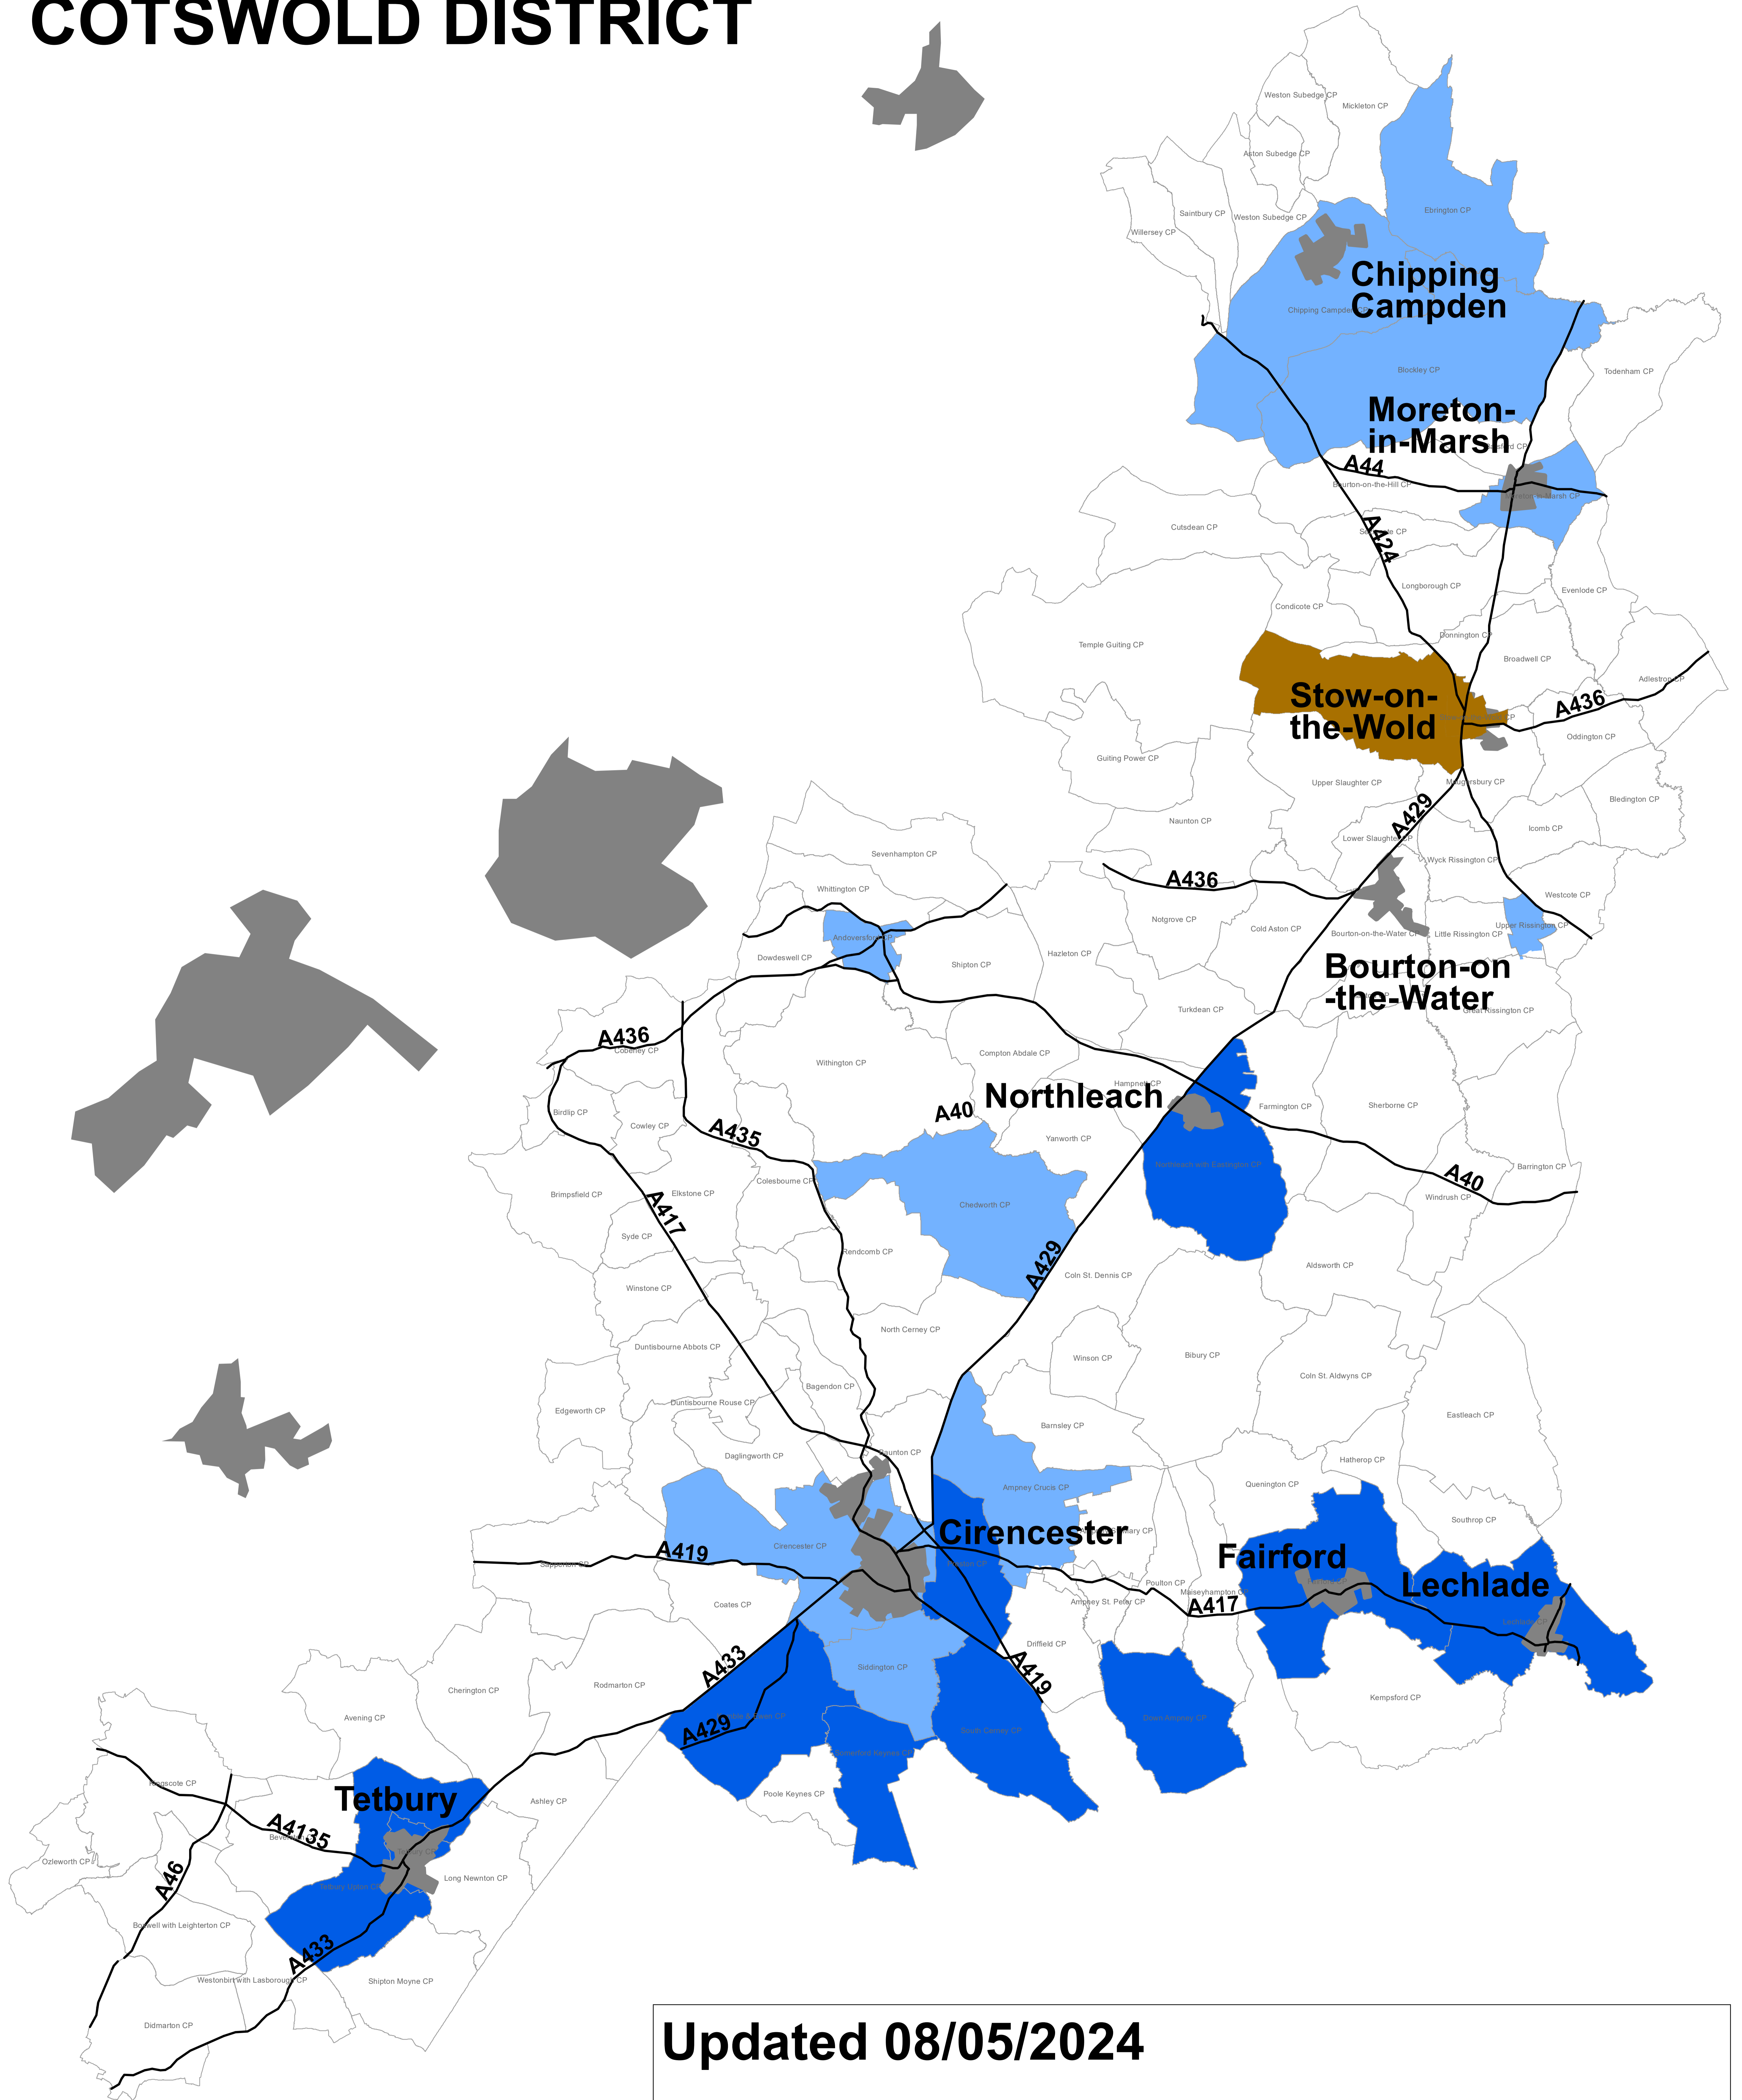

COTSWOLD DISTRICT

Updated 08/05/2024

-  'Made' Neighbourhood Plan
-  Passed Examination, policies are a material consideration
-  Neighbourhood Areas