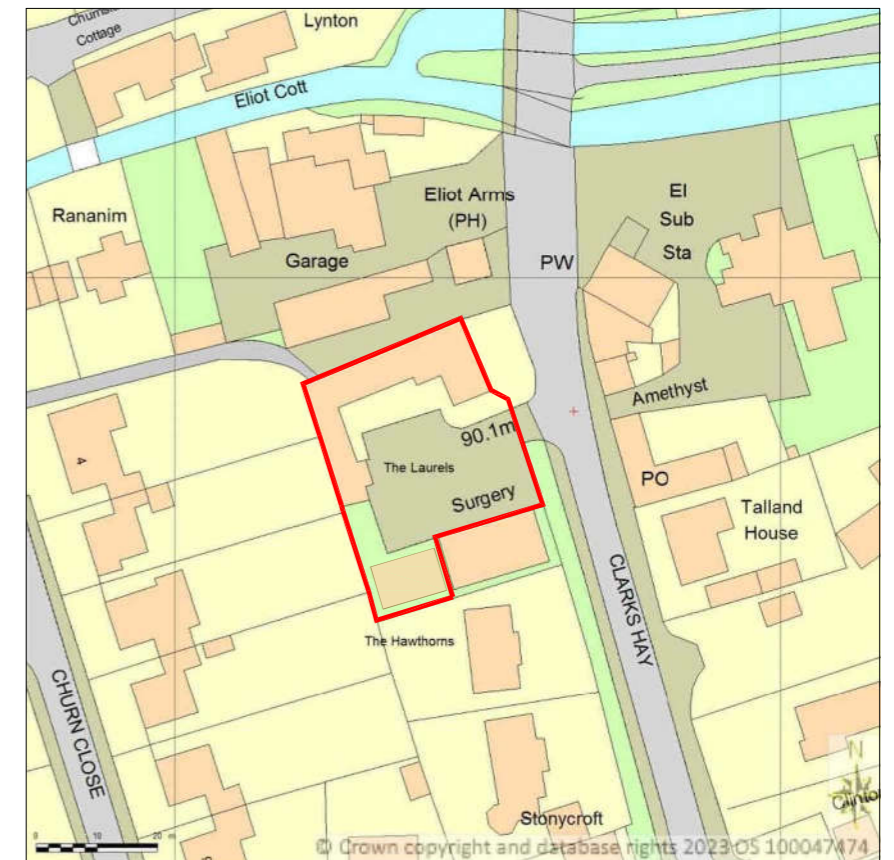

Location Plan

Scale 1:1250

Crown Copyright Reserved
Streetwise
License No. 100047474

Title: Location/Block Plans			The Laurels Clarks Hay South Cerney GL75UA
Drg. No.: TL 3-1	Filename: TL-3	Scale: 1:500 /1250@A3	
Issued for: Planning	Date: 17.01.24	Client: Steve Perry	
Drawn by: Charles Board	Journeyman Draughting + Design 33 Lyefield Rd. West Cheltenham Glos. GL53 8EZ T: 01242 524206 M: 07811 739727 E: charlesboard@hotmail.co.uk		