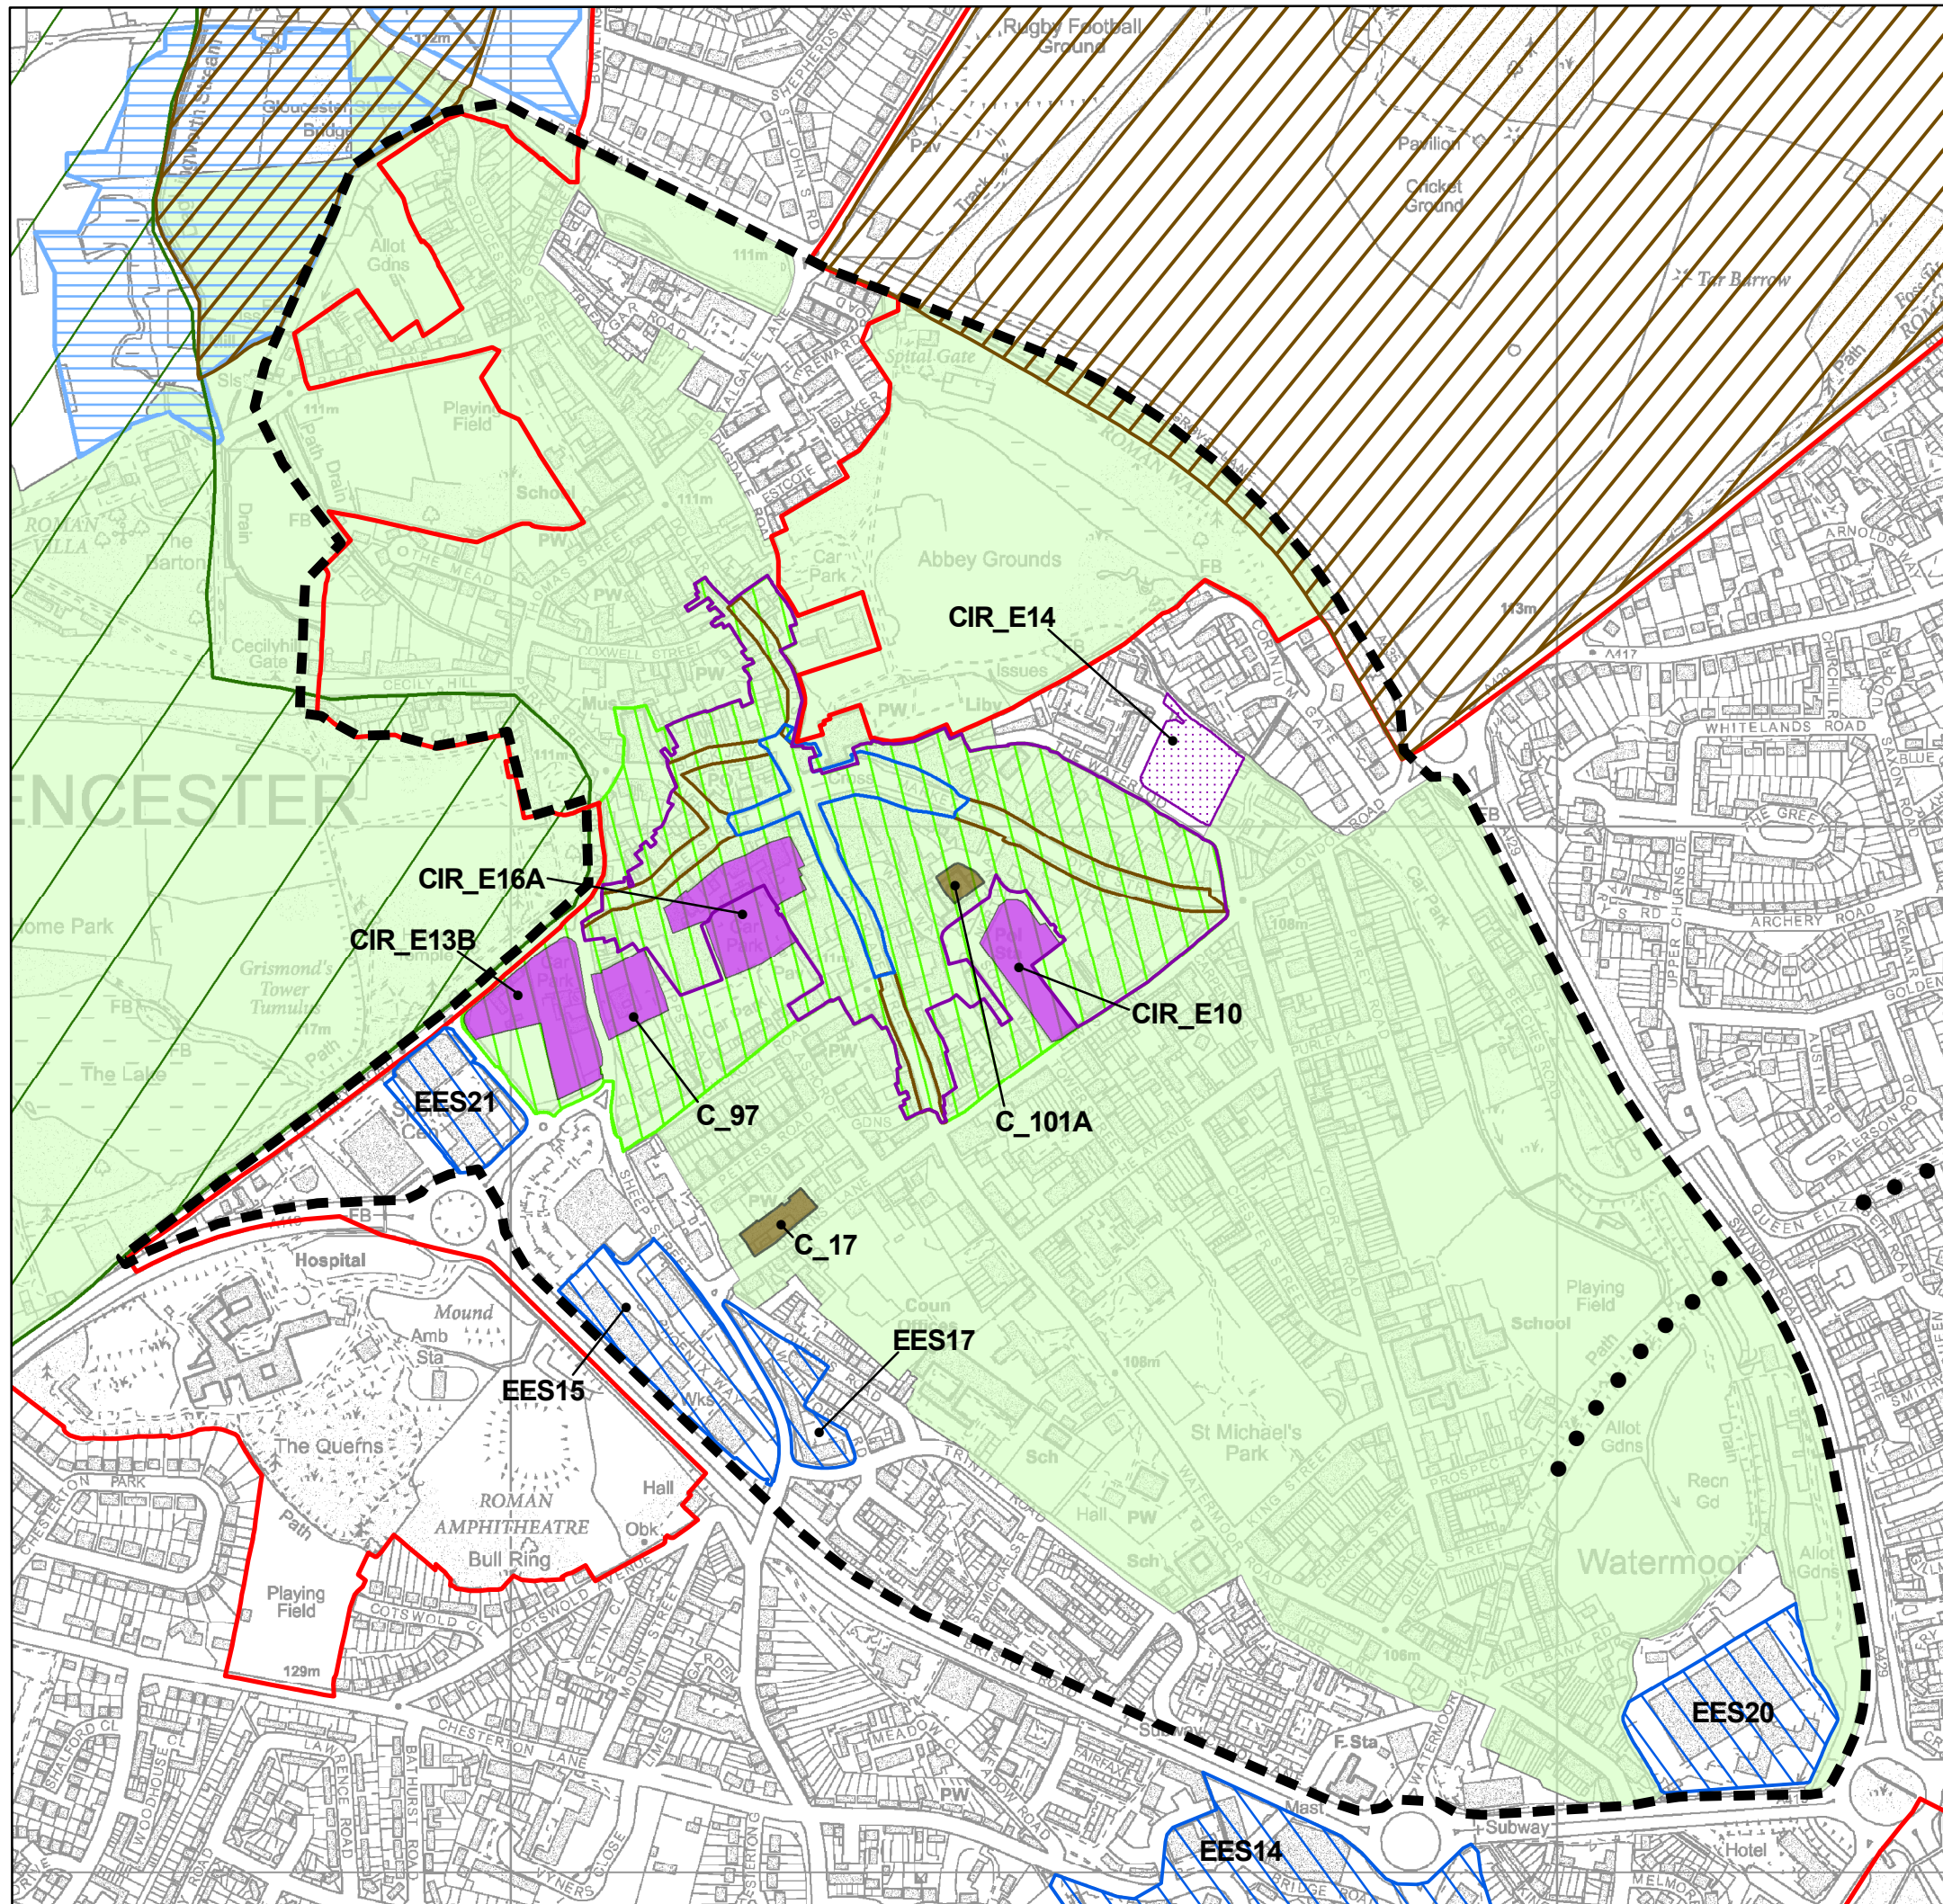

Inset 2 CIRENCESTER CENTRAL AREA

0 140 280 560 Metres

© Crown copyright and database rights 2017
Ordnance Survey, LA No. 100018800