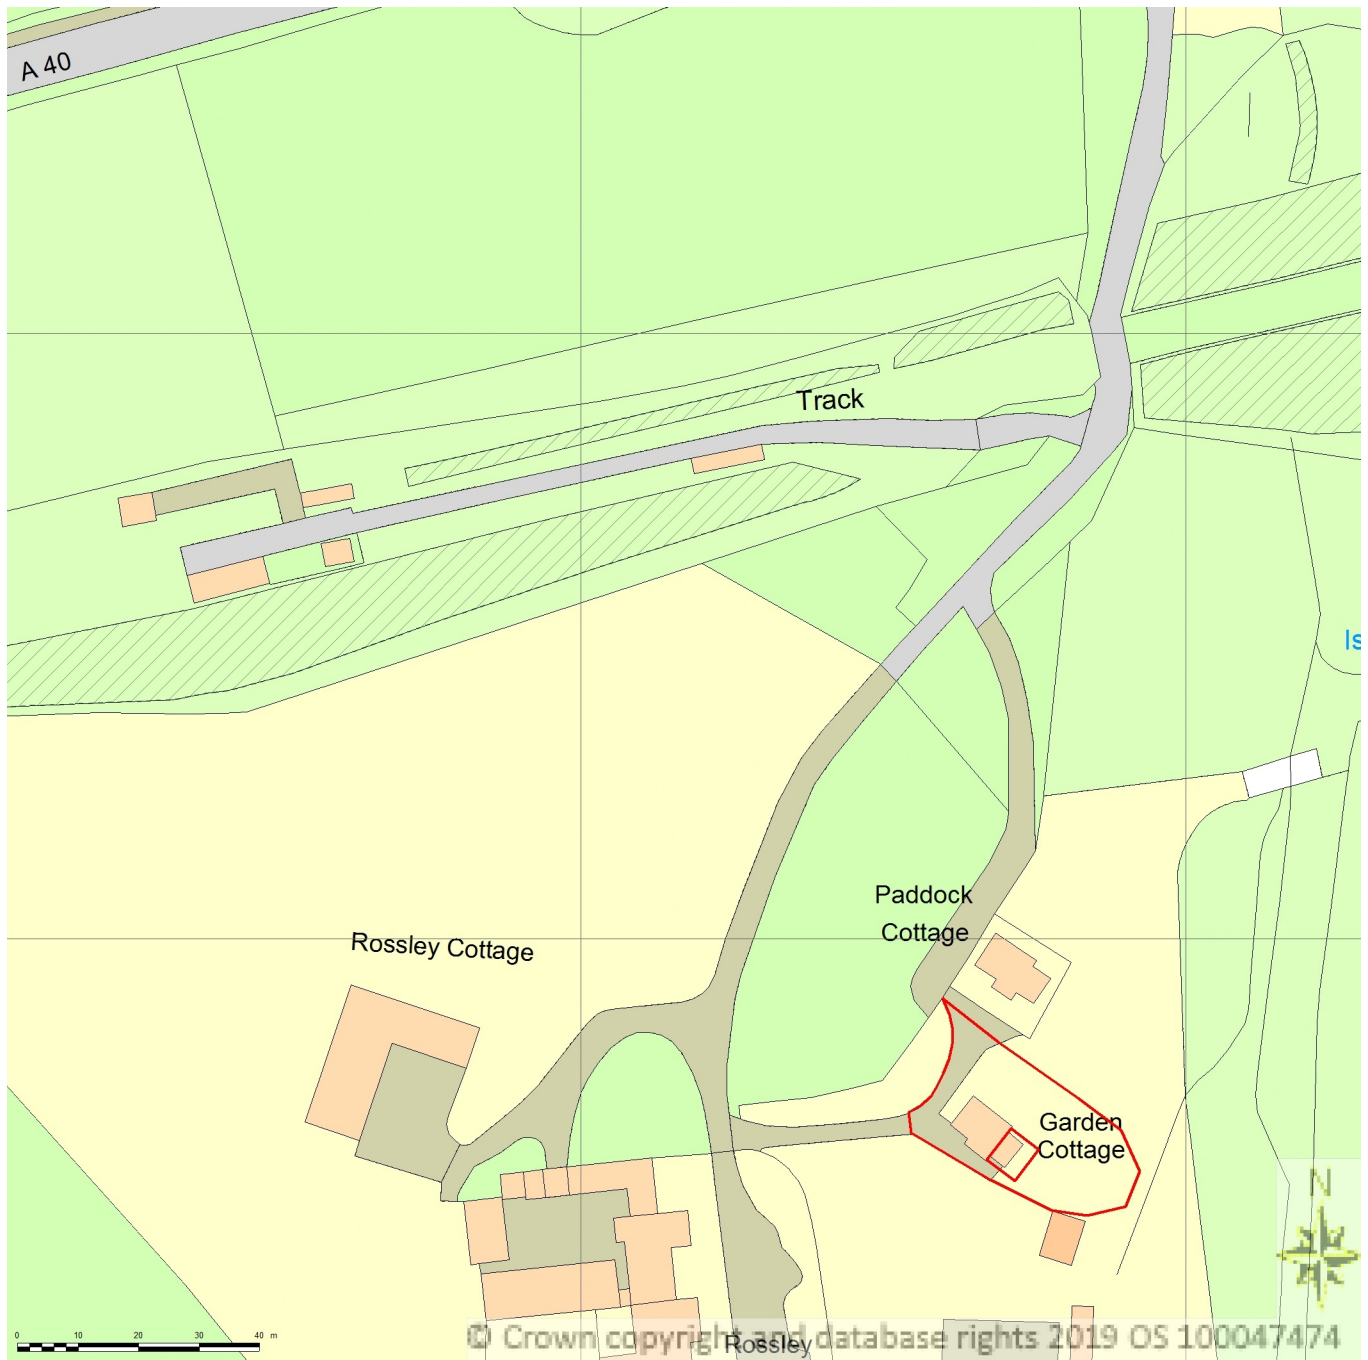

SITE LOCATION PLAN
AREA 5 HA
SCALE: 1:1250 on A4
CENTRE COORDINATES: 399117 , 219542

Supplied by Streetwise Maps Ltd
www.streetwise.net
Licence No: 100047474
09:09:36 16/03/2019